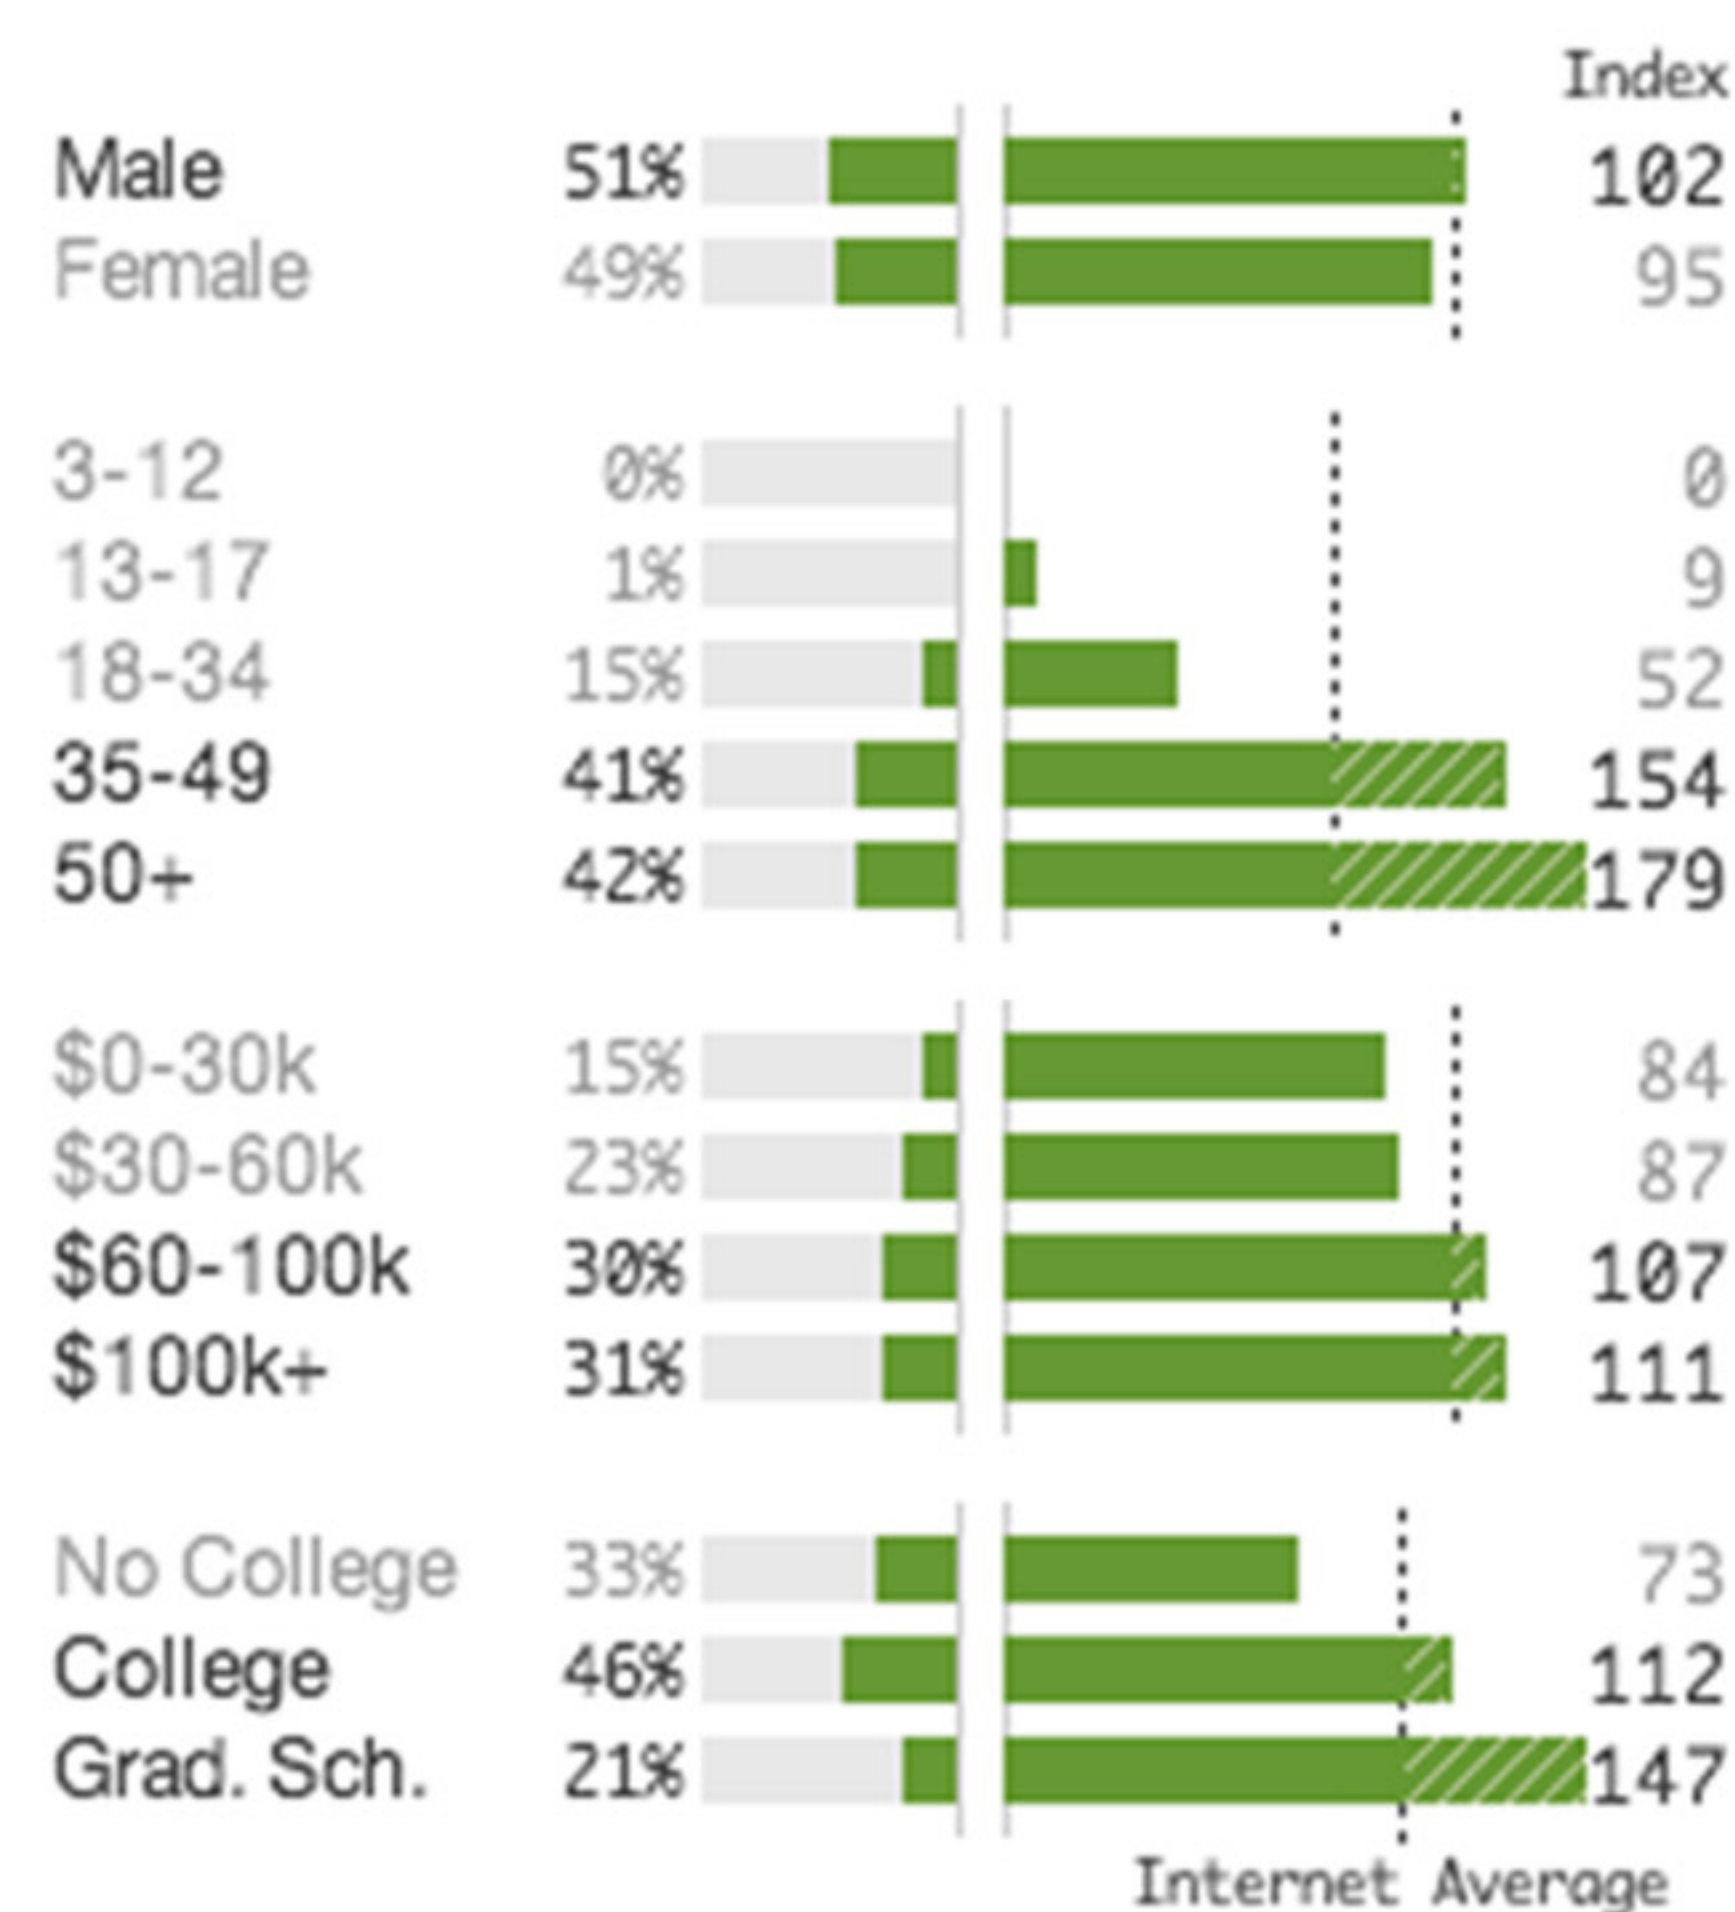

Who are they?

Data Provided by Quantcast.com